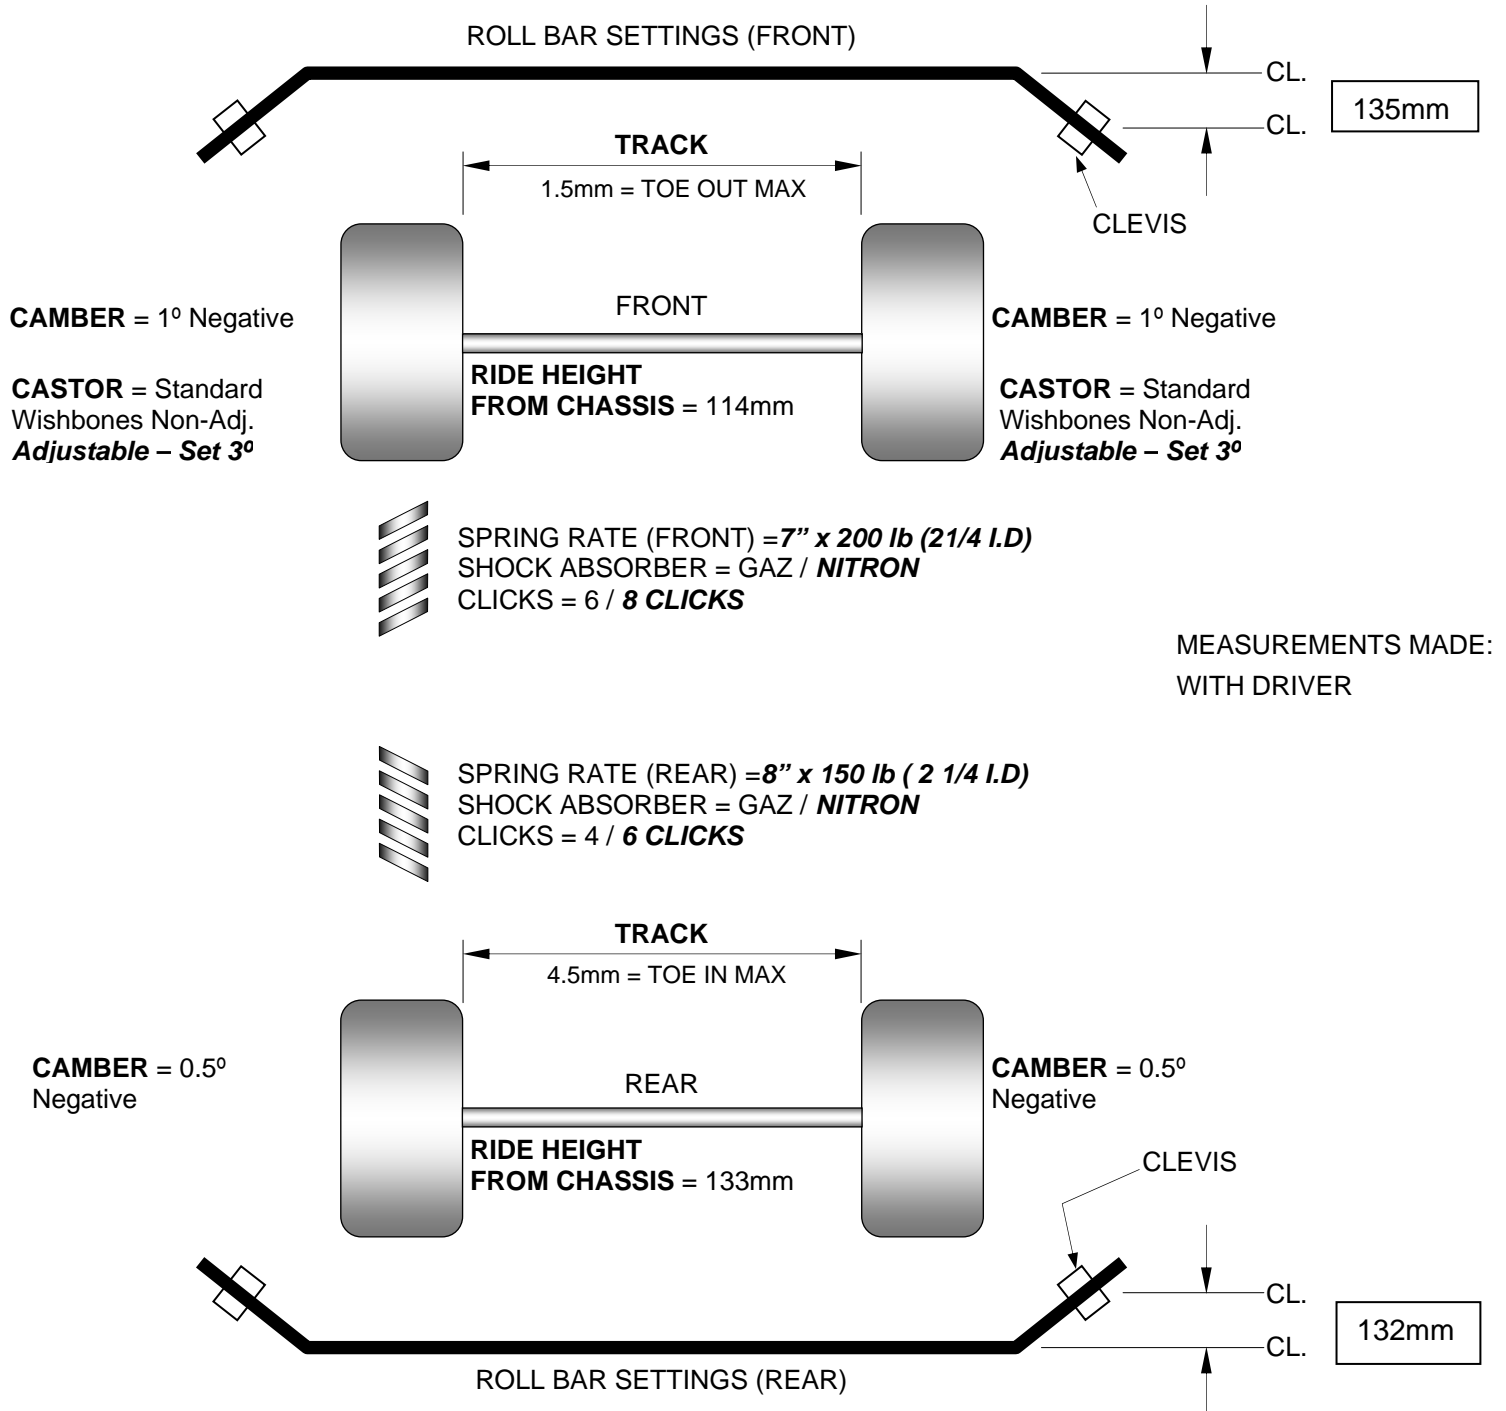

## SUSPENSION SET-UP DETAILS - MEGABUSA

ROLL BAR MEASUREMENTS TAKEN FROM CENTRE LINE OF ROLL BAR TO CENTRE OF CLEVIS.

ANY FIGURES SHOWN ARE FACTORY RECOMMENDATIONS ONLY!